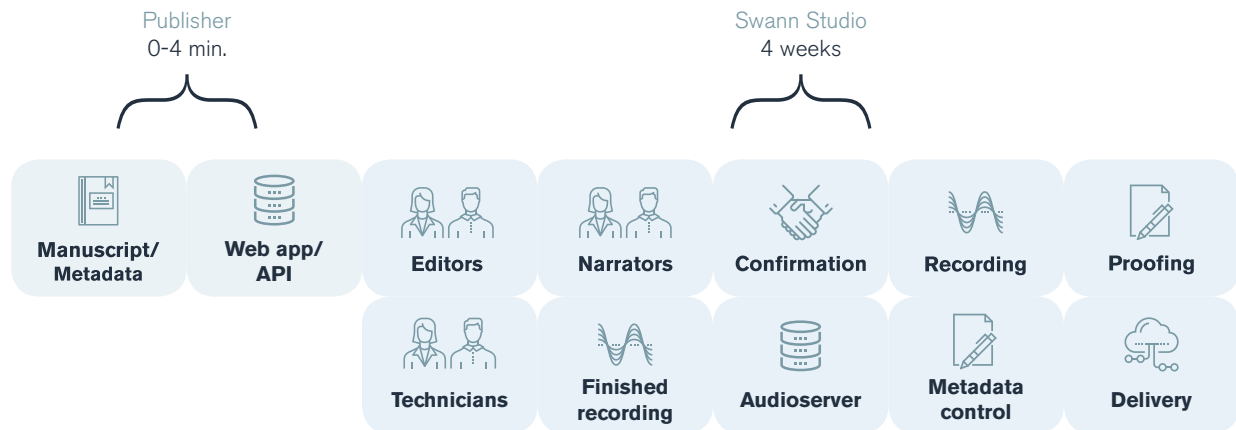

Overview

Intro

At Swann Studio we aim to simplify the audiobook production workflow for our clients as much as possible. Our practical software and constant focus on organizational efficiency makes us an ideal choice for publishers who work on a large scale. The following is an overview of the services that we provide.

Ordering

Upload your manuscript and metadata directly through our web app or API. From here on everything is handled by us with the help of our software that organizes the entire production process.

Casting

Formats

Our audioserver automatically tags the audio files, divides them into tracks or chapters and converts them into the requested format.

Delivery

We check the metadata and the quality of the recording before delivering in any chosen format.